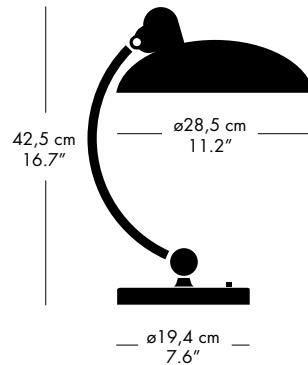

**DIMENSIONS**

Height: 42,5 cm / 16.7 in  
 Diameter (shade): 28,5 cm / 11.2 in  
 Diameter (base): 19,4 cm / 7.6 in

**WEIGHT**

3,8 kg / 8.4 lb

**CORD**

Length: 2 m / 78.7"  
 Material: Textile  
 Colour: Black

**SWITCH COLOUR**

White: White  
 Black: Black  
 Matt Black (chrome): Black  
 Matt Black (brass): Black  
 Dark Green: White  
 Ruby Red: White  
 Easy Grey: Black

**LIGHT SOURCE**

Socket: E27  
 Max wattage: 60W  
 Size (recommended): Max length 95 mm / 3.7"

**PACKAGING DIMENSIONS**

Height: 49,5 cm / 19.5 in  
 Width: 38 cm / 15 in  
 Depth: 38,5 cm / 15.2 in  
 Weight: 6,1 kg / 13.4 lb

**COLLI**

1