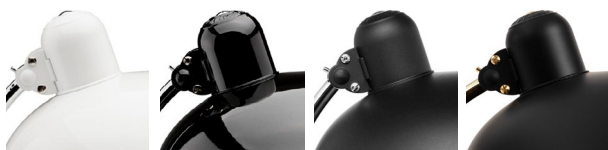

KAISER idell™ 6631-T LUXUS

Versatile and minimalist, the KAISER idell™ 6631-T luxus lamp is renowned for its iconic shape and timeless appeal. The KAISER idell lamp series is characterised by Christian Dell's ability to create elegant design with basic geometric hallmarks of modernism: shapes like the sphere, circle and cylinder. Today, the KAISER idell is widely recognised as a symbol of noble Bauhaus design, exquisite choice of material, and precise engineering.

PRODUCT TYPE

Table lamp

ENVIRONMENT

Indoor

DESIGNER / YEAR OF DESIGN

Christian Dell, 1936

ABOUT THE DESIGNER

Christian Dell (1893-1974) developed a highly innovative and pioneering style of design while leading the metal workshop at the Bauhaus from 1922-1925. In 1926, Dell began sketching lamps that would change design history. His 6631 Luxus appeared for the first time in a 1936 catalogue and soon became the undisputed top model of the KAISER idell™ series.

MODEL

6631-T Luxus

MATERIAL

Shade/Base: Steel (High-gloss or Matt)

Elements: Chrome-plated brass or polished brass (untreated)

COLOURS

WHITE

High-gloss/Chrome

BLACK

High-gloss/Chrome

MATT BLACK

Matt/Chrome

MATT BLACK

Matt/Brass